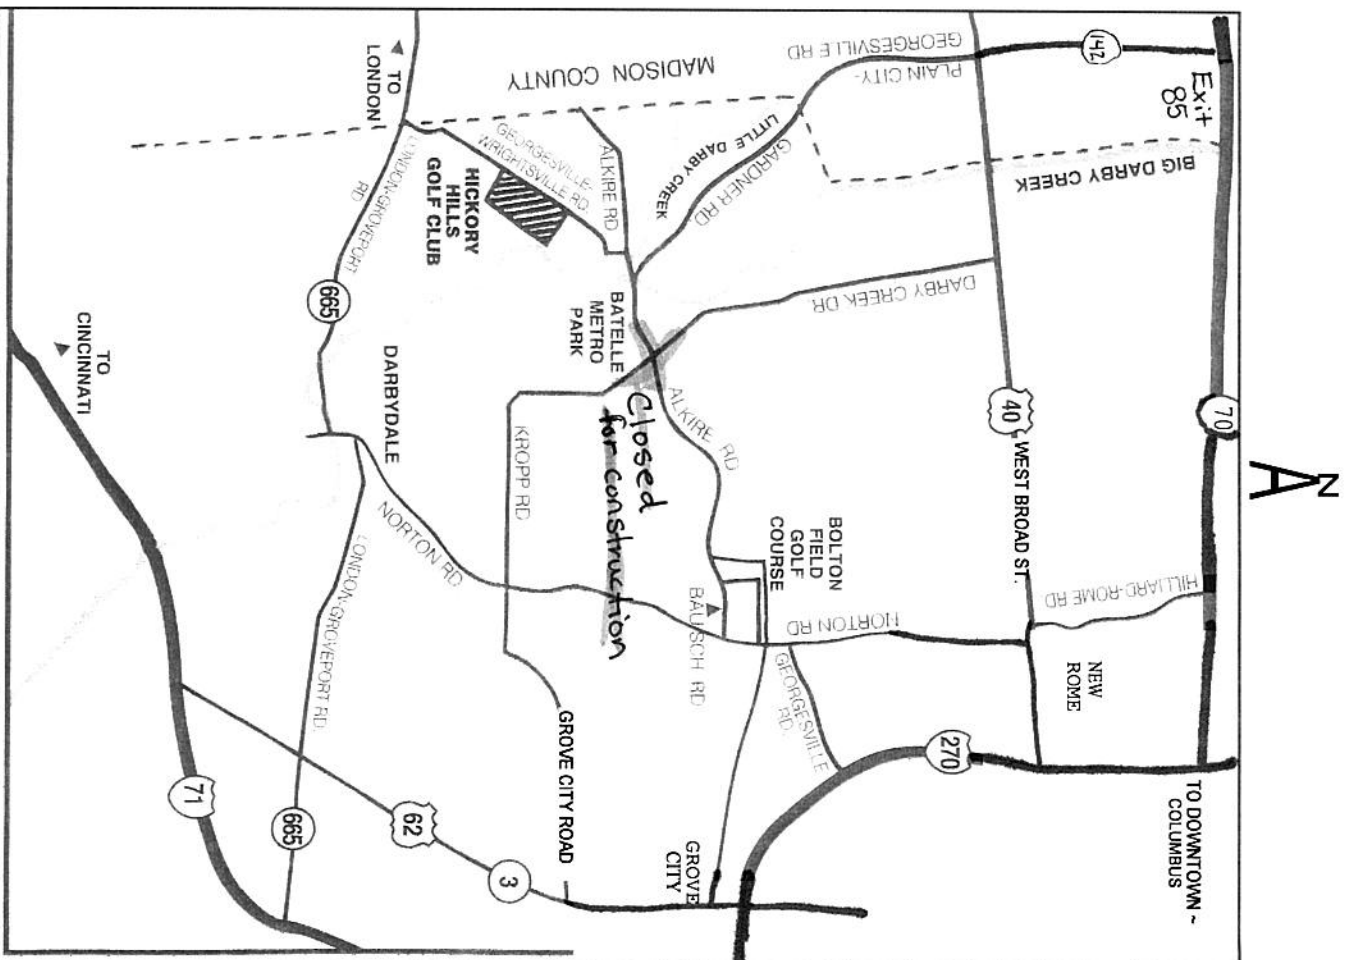

3344 Georgesville-Wrightsville Rd.
 Grove City, OH 43123-9283
 Office: (614) 878-0576
 Golf Shop: (614) 878-1057

LOCATION MAP

DIRECTIONS

FROM NORTH: Take 270 SOUTH to the Georgesville Rd. exit.
 Take Georgesville Rd. WEST to Norton Rd.
 Turn left on Norton Rd.
 Take Norton Rd. through Darbydale.
 Turn right on Rt. 665.
 Stay on Rt. 665 for 4.2 miles until you come to Georgesville-Wrightsville Rd.
 Turn right on Georgesville-Wrightsville Rd.
 Hickory Hills is 1 mile on your right.

FROM SOUTH: Take 71 NORTH to State Rt. 665.
 Take Rt. 665 to Darbydale (Rt. 665 jogs to the left and then to the right).
 Stay on Rt. 665 for 4.2 miles until you come to Georgesville-Wrightsville Rd.
 Turn right on Georgesville-Wrightsville Rd.
 Hickory Hills is 1 mile on your right.

FROM EAST: Take 70 EAST to State Rt. 142.
 Take State Rt. 142 SOUTH (plain City-Georgesville Rd.)
 At the stop sign at State Rt. 40, continue straight. Plain City-Georgesville Rd. will turn into Gardner Rd. at the county line.
 At the stop sign, turn right on Alkire Rd.
 Turn left on Georgesville-Wrightsville Rd.
 Hickory Hills is 1 mile on your left.

FROM WEST: Take 70 WEST to State Route 142 (exit #85).
 Follow the "WEST" directions ABOVE from this point.